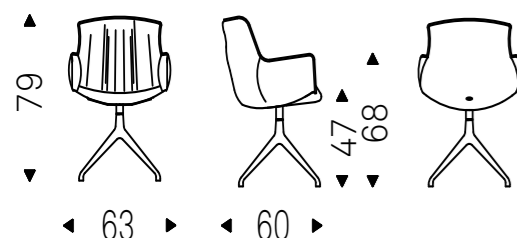

Rhonda Turn

Luca Signoretti | 2023

Sedia girevole con base a 4 razze in alluminio verniciato gofrato titanio, bronzo, graphite, pearl o nero. Rivestimento in tessuto, micro nubuck, ecopelle o pelle come da campionario. Non sfoderabile.

Swiveling chair with 4 spokes base in titanium, bronze, graphite, pearl or black embossed lacquered aluminium. Cover in fabric, micro nubuck, soft leather or synthetic leather as per sample card. The cover is not removable.

Chaise pivotante avec 4 rayons en aluminium laqué gaufré titane, bronze, graphite, pearl ou noir. Revêtement en tissu, micro nubuck, cuir mince ou simili cuir selon échantillons. Le revêtement n'est pas déhoussable.

Silla giratoria con base con 4 radios en aluminio barnizado gofrado titanio, bronzo, graphite, pearl o negro. Tapizada en tejido, micro nubuck, piel o ecopiel según muestrario. El tapizado no es desenfundable.

Drehstuhl mit 4-Sterne-Basis aus Aluminium lackiert titan, bronze, graphit, pearl oder schwarz gaufriert. Bezug aus Stoff, micro Nubuck, Softleder oder Kunstleder laut Musterkarte. Nicht abziehbar.