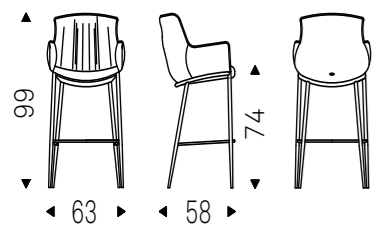

SLED A

Rhonda Sgabello

Luca Signoretti | 2024

Sgabello con struttura in acciaio verniciato gofrato titanio, bronzo, graphite, pearl o nero. Rivestimento in tessuto, micro nubuck, ecopelle o pelle come da campionario. Non sfoderabile.

Stool with frame in titanium, bronze, graphite, pearl or black embossed lacquered steel. Cover in fabric, micro nubuck, soft leather or synthetic leather as per sample card. The cover is not removable.

Tabouret avec structure en acier laqué gaufré titane, bronze, graphite, pearl ou noir. Revêtement en tissu, micro nubuck, cuir mince ou simili cuir selon échantillons. Le revêtement n'est pas déhoussable.

Taburete con estructura en acero barnizado gofrado titanio, bronce, graphite, pearl o negro. Tapizada en tejido, micro nubuck, piel o ecopiel según muestrario. El tapizado no es desenfundable.

Barhocker mit Gestell aus Stahl lackiert titan, bronze, graphit, pearl oder schwarz gaufriert. Bezug aus Stoff, micro Nubuck, Softleder oder Kunstleder laut Musterkarte. Nicht abziehbar.

MLA